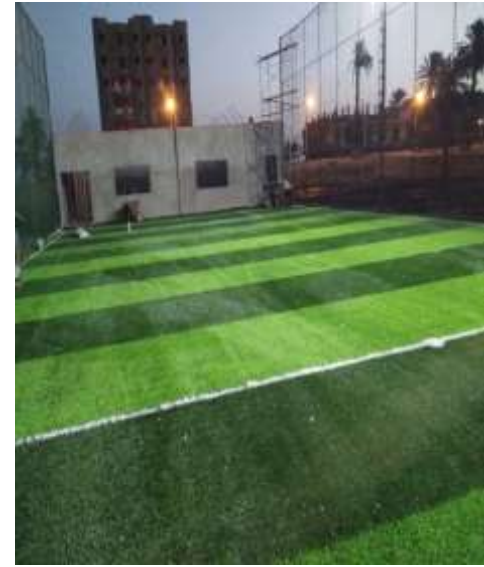

Ahmed Ragab

Building (2) Block (21) Ahmed Elzomor

10th District Nasr City, Cairo

0224710780 - 01122255576

0224710590

info@greengrass-eg.com

عمارة (٢) قطعة ٢١ أحمد الزمر - أعلى كنتاكي

الحي العاشر - مدينة نصر - القاهرة

٠١١٢٢٢٥٥٥٧٦ - ٠٢٢٤٧١٠٧٨٠

٠٢٢٤٧١٠٥٩٠

www.greengrass-eg.com